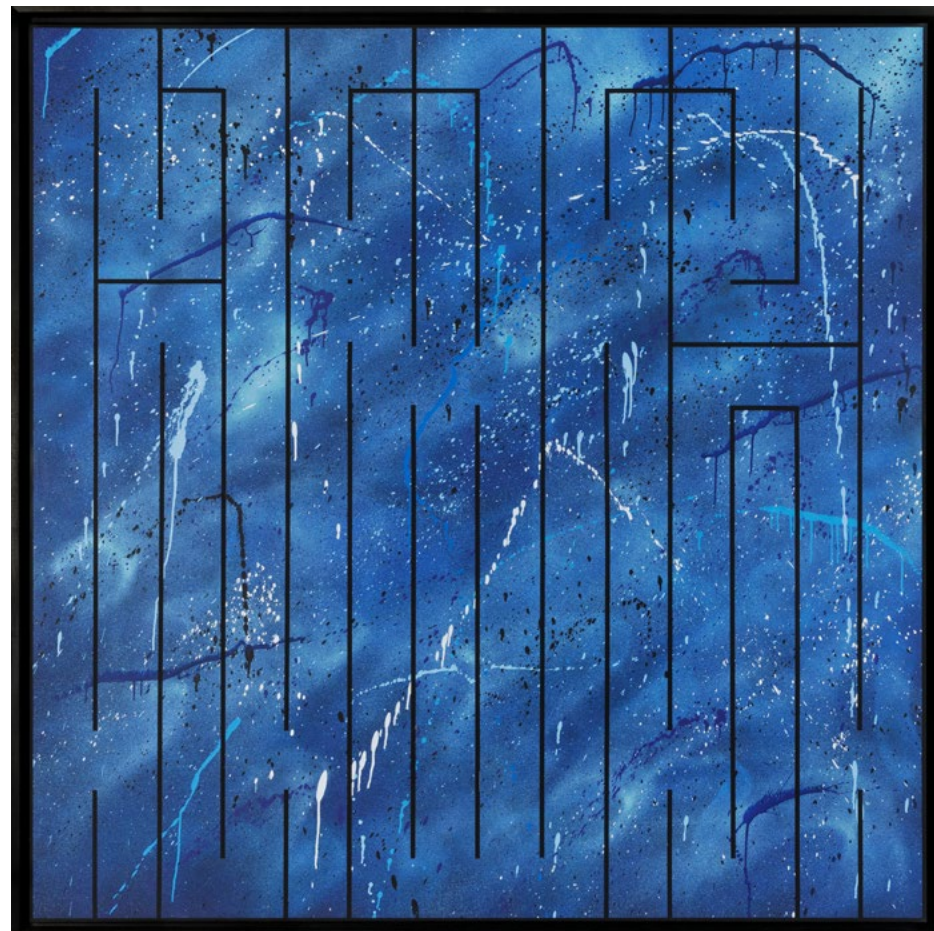

L'ATLAS

INTO THE HOPE - 2022
Ink, acrylic and spray paint on canvas
170x170 cm

21 500 $ Without Tax.