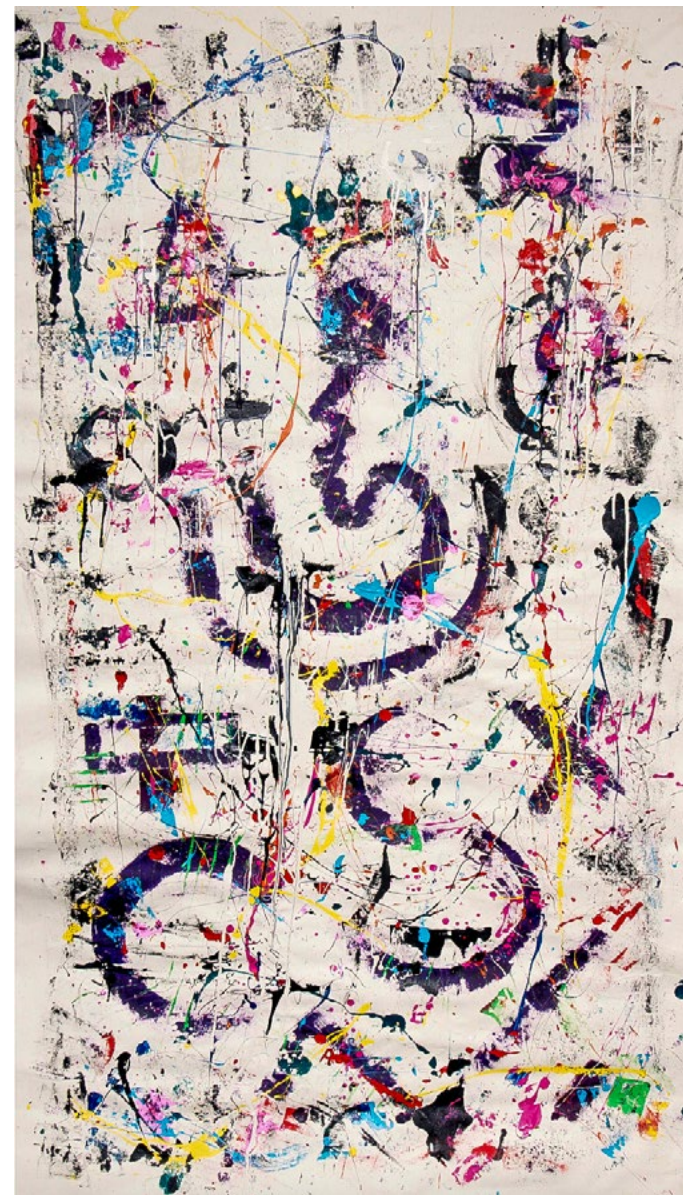

## MILES REGIS

WE SEXY DIFFERENT

Mixed on canvas

55 x 40 in | 140 x 100 cm

22 000 \$ Without Tax.

## MILES REGIS

OF KINGS AND QUEENS

Mixed on canvas

63 x 38 in | 150 x 80 cm

20 000 \$ Without Tax.